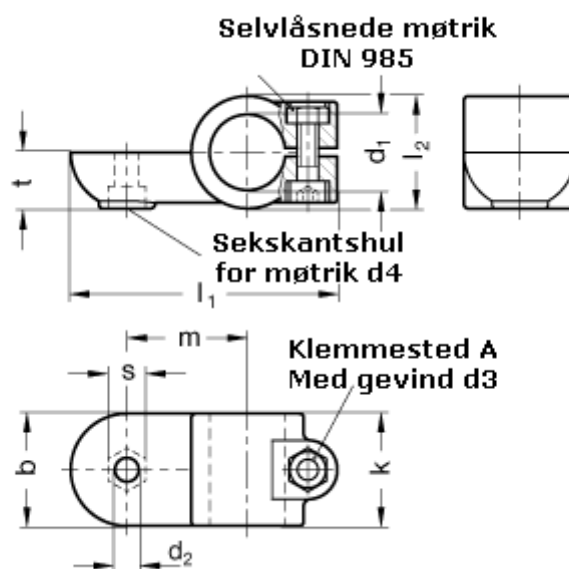

Article number: 20278B20AV2BL

Description: E+G Swivel clamp connector
GN278-B20-AV-2-BL

Measures

$b = 40$	$m = 43$
$d_1 = B20$	$s = 13.0$
$d_2 = 8.5$	$t = 20.0$
$d_3 = M 8$	
$d_4 = M 8$	
$k = 40$	
$l_1 = 95$	
$l_2 = 40$	